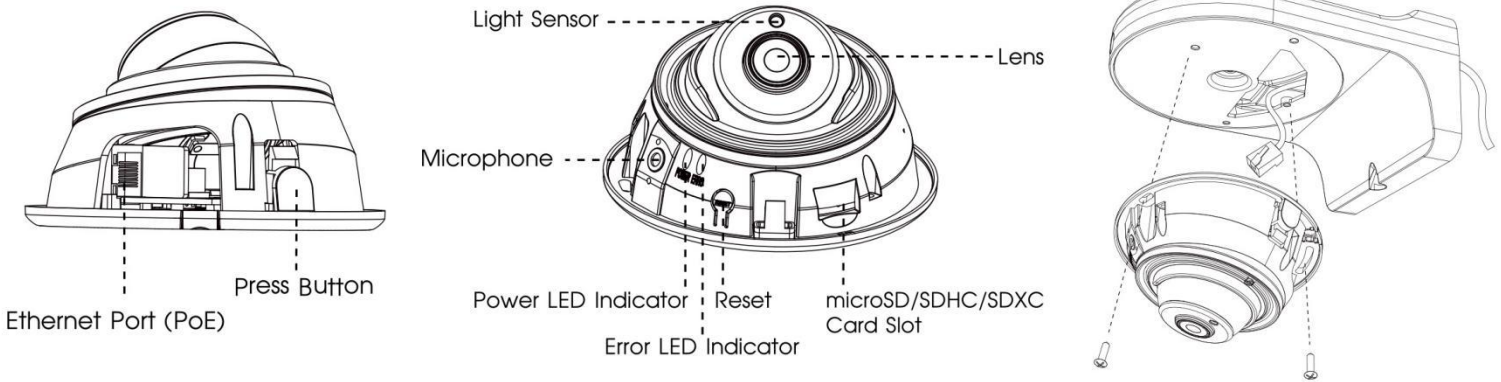

H.265 IR Mini Dome Network Camera

Structure Diagrams

Units: mm

Accessories Support

A01 Pole mount with stainless steel straps
Weight: 720g
Dimensions: 170*51.5*152.6mm

A02 Corner bracket
Weight: 540g
Dimensions: 170*23.2*205.3mm

A03 Corner bracket
Weight: 900g
Dimensions: 170*152.6*76.3mm

A71 Wall mount
Weight: 531g
Dimensions: 162*124*78 mm