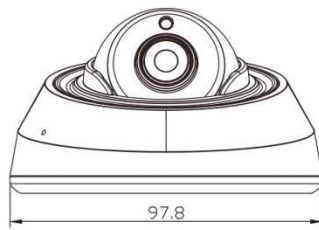

Easy Installation & Adjustment

With a built-in RJ45 port, PoE functionality and 3-axis mechanical design, the installation steps of Milesight IR Mini Dome Camera are as easy as ABC.

H.265 IR Mini Dome Network Camera

V7.2

H.265 IR Mini Dome Network Camera

Structure Diagrams

Units: mm

Accessories Support

A01 Pole mount with stainless steel straps
Weight: 720g
Dimensions: 170*51.5*152.6mm

A02 Corner bracket
Weight: 540g
Dimensions: 170*23.2*205.3mm