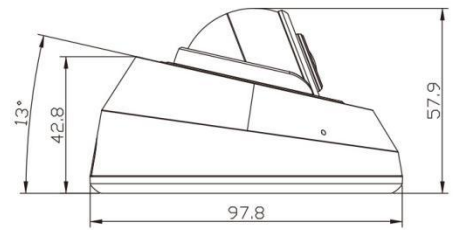

V7.2

H.265 IR Mini Dome Network Camera

Structure Diagrams

Units: mm

Accessories Support

A01 Pole mount with stainless steel straps
Weight: 720g
Dimensions: 170*51.5*152.6mm

A02 Corner bracket
Weight: 540g
Dimensions: 170*23.2*205.3mm

A03 Corner bracket
Weight: 900g
Dimensions: 170*152.6*76.3mm

A71 Wall mount
Weight: 531g
Dimensions: 162*124*78 mm

Naming Convention

Milesight Technology Co.,Ltd. | www.milesight.com

Contact Us: sales@milesight.com support@milesight.com