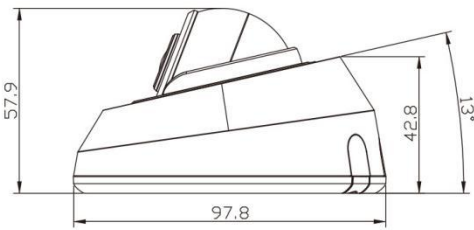

Easy Installation & Adjustment

With a built-in RJ45 port, PoE functionality and 3-axis mechanical design, the installation steps of Milesight IR Mini Dome Camera are as easy as ABC.

H.265 IR Mini Dome Network Camera

V7.2

H.265 IR Mini Dome Network Camera

Structure Diagrams

Units: mm

Accessories Support

A01 Pole mount with stainless steel straps
Weight: 720g
Dimensions: 170*51.5*152.6mm

A02 Corner bracket
Weight: 540g
Dimensions: 170*23.2*205.3mm

A03 Corner bracket
Weight: 900g
Dimensions: 170*152.6*76.3mm

A71 Wall mount
Weight: 531g
Dimensions: 162*124*78 mm

Naming Convention

Milesight Technology Co.,Ltd. | www.milesight.com

Contact Us: sales@milesight.com support@milesight.com