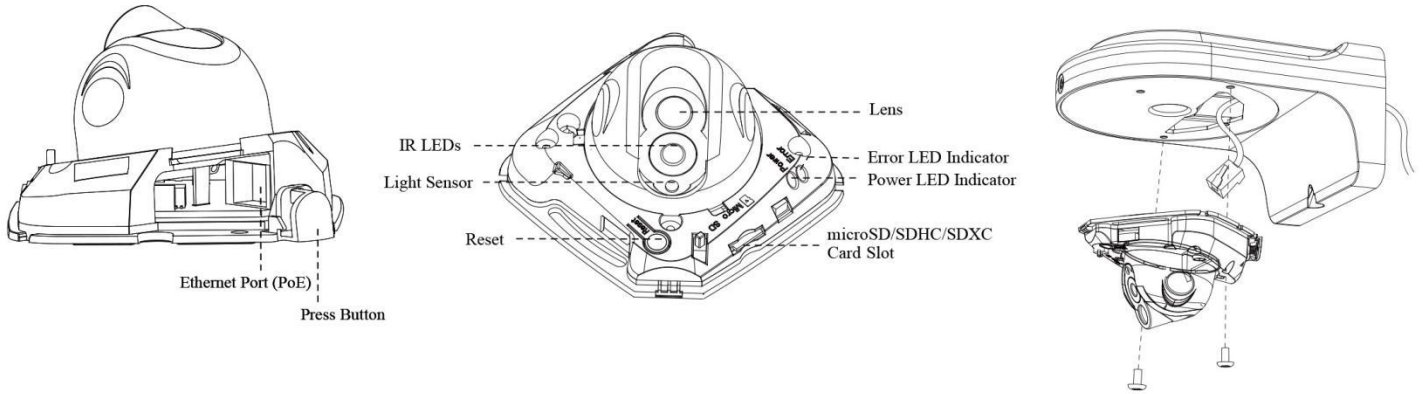

Easy Installation & Adjustment

With a built-in RJ45 port, PoE functionality and 3-axis mechanical design, the installation steps of Milesight IR Mini Dome Camera are as easy as ABC.

H.265 IR Mini Dome Network Camera

V7.2

H.265 IR Mini Dome Network Camera

Structure Diagrams

Units: mm

Accessories Support

A01 Pole mount with stainless steel straps

Weight: 720g
Dimensions: 170*51.5*152.6mm

A02 Corner bracket

Weight: 540g
Dimensions: 170*23.2*205.3mm

A03 Corner bracket

Weight: 900g
Dimensions: 170*152.6*76.3mm

A71 Wall mount

Weight: 531g
Dimensions: 162*124*78 mm

Naming Convention

Milesight Technology Co.,Ltd. | www.milesight.com