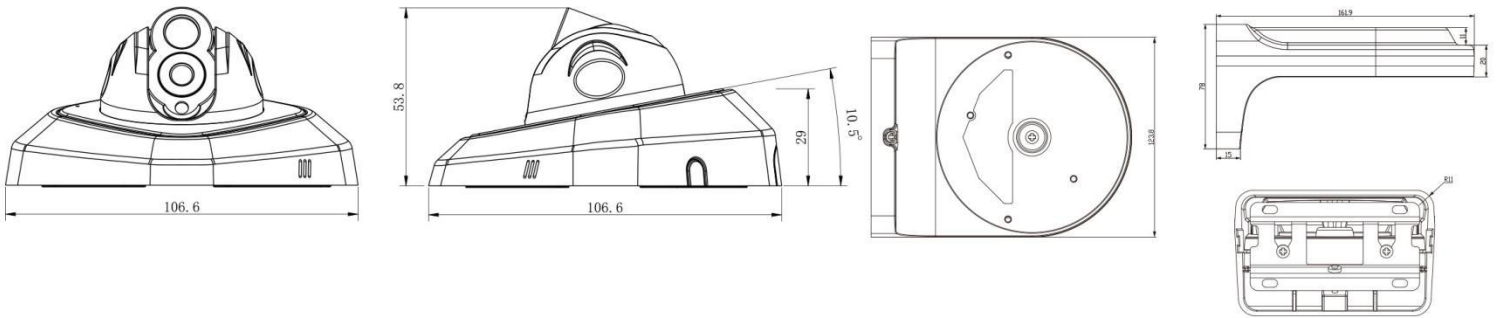

Easy Installation & Adjustment

With a built-in RJ45 port, PoE functionality and 3-axis mechanical design, the installation steps of Milesight IR Mini Dome Camera are as easy as ABC.

H.265 IR Mini Dome Network Camera

V7.2

H.265 IR Mini Dome Network Camera

Structure Diagrams

Units: mm

Accessories Support

A01 Pole mount with stainless steel straps

Weight: 720g
Dimensions: 170*51.5*152.6mm

A02 Corner bracket

Weight: 540g
Dimensions: 170*23.2*205.3mm

A03 Corner bracket

Weight: 900g
Dimensions: 170*152.6*76.3mm

A71 Wall mount

Weight: 531g
Dimensions: 162*124*78 mm

Naming Convention

Milesight Technology Co.,Ltd. | www.milesight.com